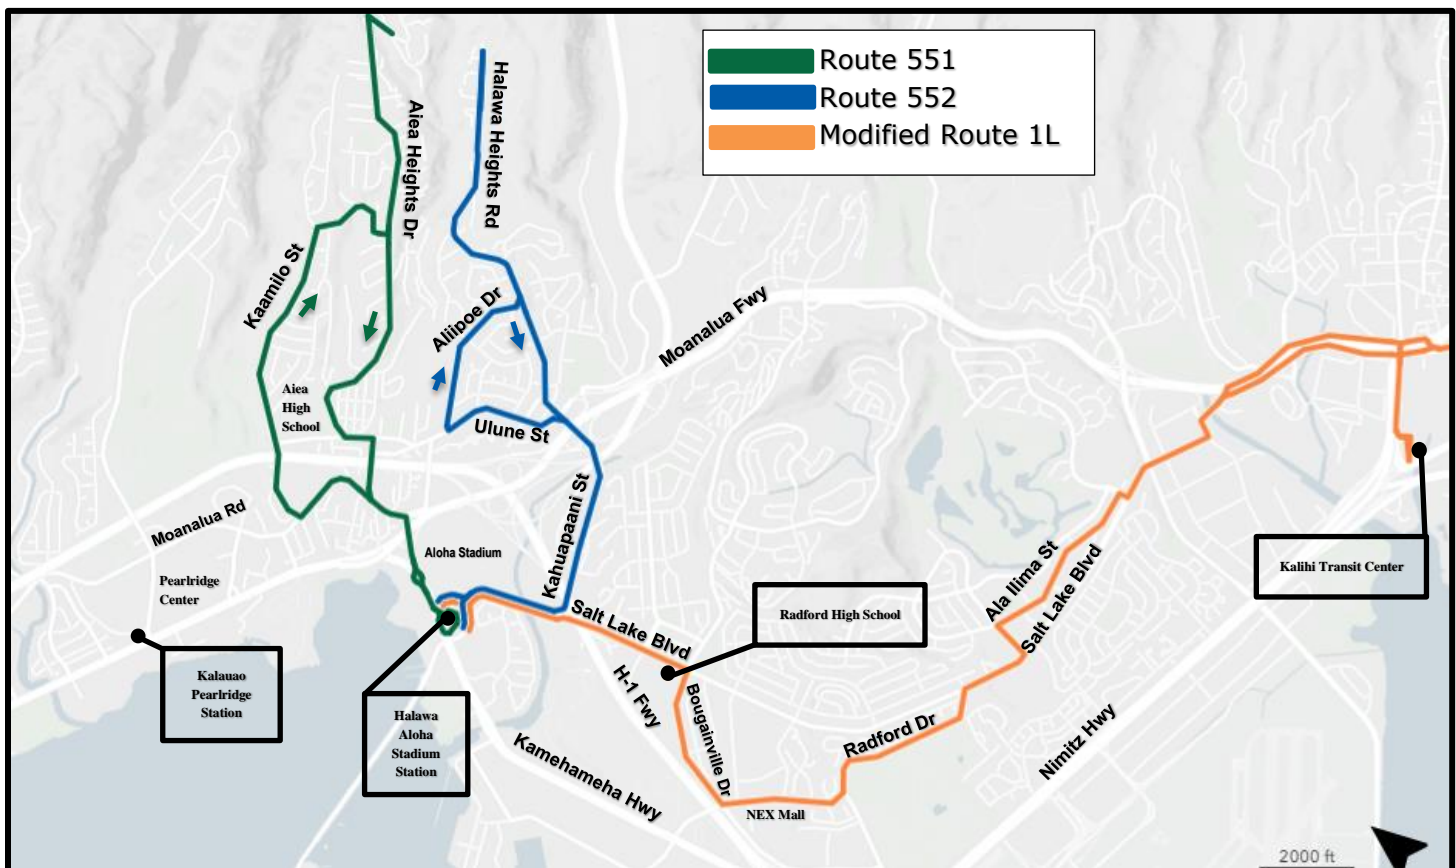

**Effective Sunday, June 2, 2024**

**Route 11 (Makalapa-Halawa-Aiea Hgts-Honolulu)  
will be DISCONTINUED**

**Alternate Bus Rts:** (Transfer at Aloha Stadium for service to/from Honolulu-Rts. A, 1L, 20)

- Rt 551 Aiea Hts-Aloha Stadium (1-way service on Kaamilo St. & Aiea Hts Dr. operating every 30 minutes)
- Rt 552 Halawa Hts-Aloha Stadium (1-way service on Aliipoe Dr. & lower Halawa Hts Rd. operating every 30 minutes)
- Rt 1L Halawa-Hawaii Kai (will be rerouted via Salt Lake Blvd & Bougainville Dr.)

**Aiea Heights Drive Bus Stop Nos:** #1879 (Moanalua Rd), #1880 (Halewiliko St), #1881 (Uhaloa St), #1882 (Opp Hoio St), #1883 (Kaulainahee Pl), #1884 (Opp Kihewa Pl), #1885 (Opp Pooholua Dr), #1886 (Auamo St), #1887 (Opp Kealakaha Dr), #1888 (Opp Kaamilo)

**Aliipoe Drive Bus Stop Nos:** #1871 (99-758 Aliipoe St), #1872 (Paihi St), #1873 (99-636 Aliipoe St), #1874 (Opp Hokea St), #1875 (Ulune St)

**Halawa Hts Rd:** #1867 (Kahuapaani St + Ulune St), #1868 (Hulumanu St), #1869 (Iwaiwa St), #1870 (Opp Aliipoe Dr)